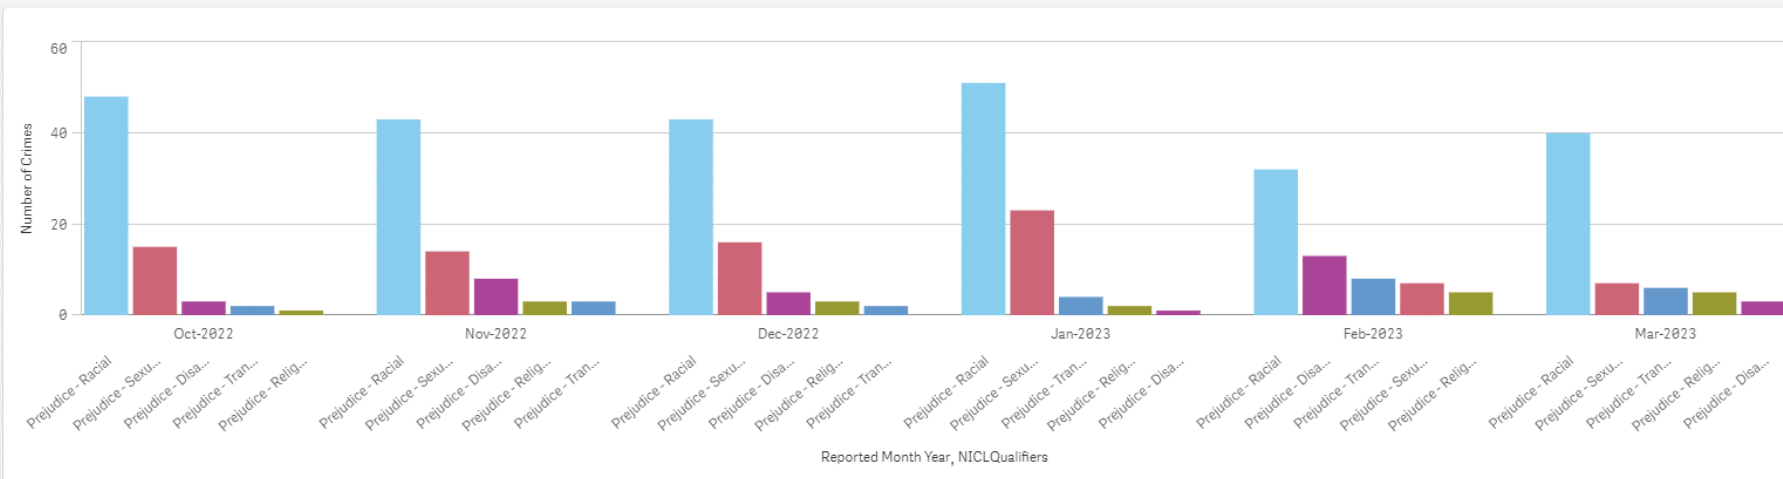

Performance – Hate Crime Overview

Force

Monthly hate crime volumes remain within nominal bounds with no exception

Data is reporting increases in Transgender and Sexual Orientation related hate which follows National trends.

Data from the victim satisfaction survey reports that Hate Crime victims have an 84.5% overall satisfaction rate with the service they receive from Wiltshire Police.

Salisbury CPT

	Number of Crimes	Change (number)	Change (%)
Total	130	18	16.1%
Prejudice – Racial	91	22	31.9%
Prejudice – Sexual orientation	16	-7	-30.4%
Prejudice - Disability	19	8	72.7%
Prejudice - Religion	3	-1	-25.0%
Prejudice - Transgender	8	-3	-27.3%

Year on year comparison February 2022 to March 2023 (note: an individual crime can be tagged with more than one prejudice type e.g. sexual orientation & transgender)

Force Hate Crime (6 months to March 2023)